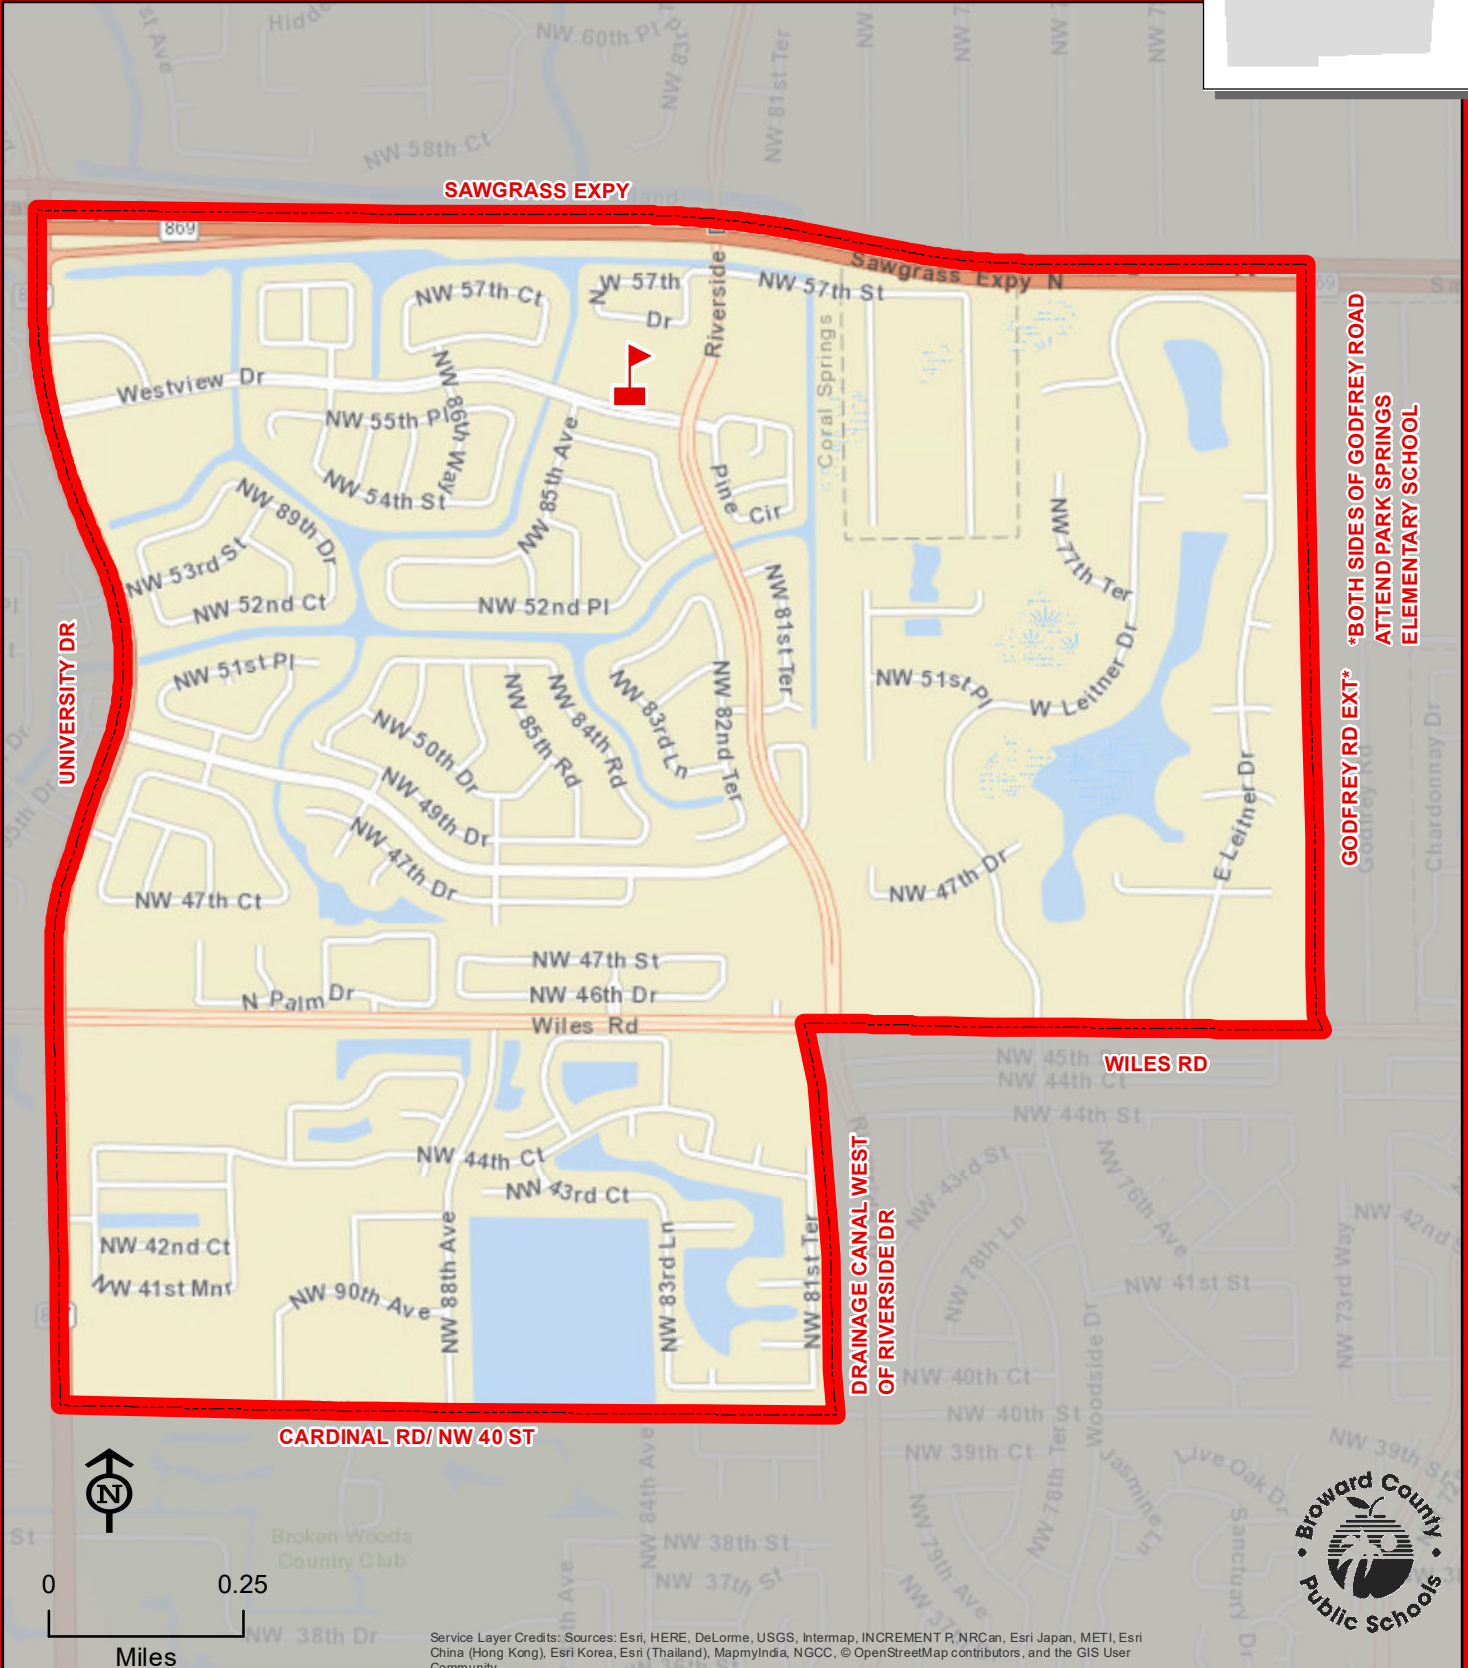

CORAL PARK ELEMENTARY SCHOOL

8401 WESTVIEW DRIVE
CORAL SPRINGS, FLORIDA 33067
754-322-5850

Innovative Program

GODFREY RD EXT*
*BOTH SIDES OF GODFREY ROAD
ATTEND PARK SPRINGS
ELEMENTARY SCHOOL

CORAL PARK

THIS MAP IS FOR CONCEPTUAL PURPOSES ONLY AND SHOULD NOT BE USED FOR LEGAL BOUNDARY DETERMINATIONS